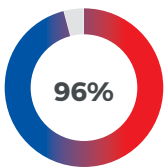

# EXHIBITORS' FEEDBACK

**86%** of the Exhibitors  
Were able to  
maximize the use of  
WORLDBEX App

**98%** of the exhibitors  
rated their internal  
performance  
"Excellent"

**100%** of the exhibitors  
will participate  
again in  
WORLDBEX 2024