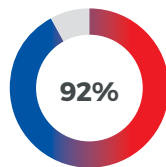

92% of the exhibitors
rated management
& organizational
support/service of
the organizers
"Excellent"