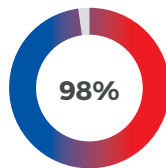

98% of the exhibitors
rated their internal
performance
"Excellent"