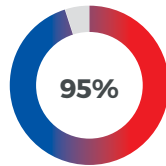

95% of the exhibitors
rated the overall
outcome of the expo
"Excellent"

TOP 5 NATURE OF BUSINESS

- Distributor
- Manufacturer
- Importer
- Service Provider
- Local Agent/Dealer

TOP 3 PRODUCT LINE

- Interior Design and Renovations
- Building Material, Equipment and Service
- Mechanical and Electrical Engineering Systems

TOP 3 OBJECTIVES OF PARTICIPATIONS

- Promote Awareness of Product
- Market Exposure
- Generate Increased Businesses